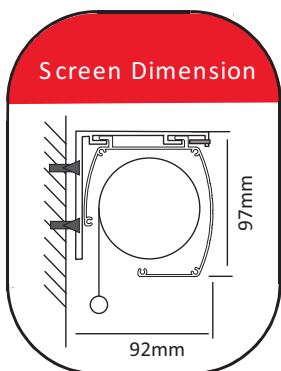

Model	Diagonal	Viewing Area	
<u>1:1 Format</u>			
PRO-1515	-	62" x 62"	1570 x 1570mm
PRO-1818	-	72" x 72"	1830 x 1830mm
PRO-2121	-	84" x 84"	2130 x 2130mm
PRO-2424	-	96" x 96"	2440 x 2440mm
PRO-2727	-	108" x 108"	2740 x 2740mm
<u>4:3 Format</u>			
PRO-1713V	86"	5.7" x 4.3"	1750 x 1310mm
PRO-2015V	100"	6.7" x 5"	2050 x 1540mm
PRO-2317V	116"	7.7" x 5.8"	2360 x 1770mm
PRO-2721V	135"	9" x 6.8"	2740 x 2060mm
<u>16:9 Format</u>			
PRO-1709H	79"	5.7" x 3.2"	1750 x 980mm
PRO-2011H	92"	6.7" x 3.8"	2050 x 1150mm
PRO-2212H	100"	7.3" x 4"	2210 x 1240mm
PRO-2313H	106"	7.7" x 4.4"	2360 x 1330mm
PRO-2715H	123"	9" x 5"	2720 x 1520mm
<u>16:10 Format</u>			
PRO-1710W	81"	5.7" x 3.6"	1750 x 1090mm
PRO-2012W	95"	6.7" x 4.2"	2050 x 1290mm
PRO-2113W	100"	7" x 4.4"	2150 x 1350mm
PRO-2314W	110"	7.7" x 4.8"	2360 x 1470mm
PRO-2717W	127"	9" x 5.6"	2740 x 1710mm

***** For other screen sizes, please call for consultation.**

Specifications

Motor Type :	AC Tubular Motor; Silent Type
Motor Speed :	20 rpm
Operating :	120 deg. Celsius (thermostat cut off motor)
Fabric Roll Speed :	3.2 m/min
Screen Gain :	1.2
Viewing Angle :	160 degrees viewing cone
Screen Materials :	Matte White with fibreglass coating, Flame Retardant and fungus resistant
External Wired Control:	Normally open, momentary contact closure (voltage free)
IR Remote Sensitivity Distance :	Maximum 15 metres
Sensor Coverage :	160 deg. (horizontal) 150deg. (vertical)
Power Consumption :	121W
Current :	0.97 or 0.53 Amperes
Voltage :	100 - 120 VAC or 220 - 240 VAC, 50/60 Hz

Accessories

Electronic Screen Control

AVA-300

1 channel Infrared Remote control

AVA-315

Radio Frequency Remote control

Dimensions

Screen with 3 sides black border

Screen with 4 sides black border

* For details dimension ,
please refer to technical specifications at
www.remacotech.com