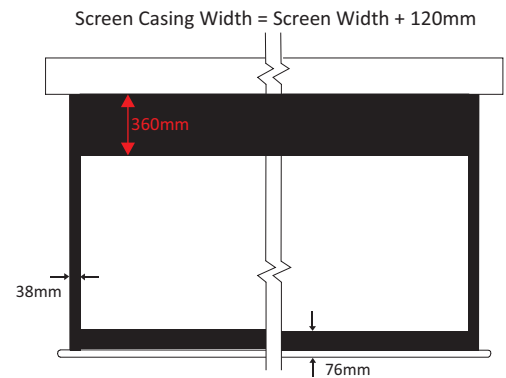

Model	Diagonal	Viewing Area	
<u>1:1 Format</u>			
PRO-1515	-	62" x 62"	1570 x 1570mm
PRO-1818	-	72" x 72"	1830 x 1830mm
PRO-2121	-	84" x 84"	2130 x 2130mm
PRO-2424	-	96" x 96"	2440 x 2440mm
PRO-2727	-	108" x 108"	2740 x 2740mm
<u>4:3 Format</u>			
PRO-1713V	86"	5.7" x 4.3"	1750 x 1310mm
PRO-2015V	100"	6.7" x 5"	2050 x 1540mm
PRO-2317V	116"	7.7" x 5.8"	2360 x 1770mm
PRO-2721V	135"	9" x 6.8"	2740 x 2060mm
<u>16:9 Format</u>			
PRO-1709H	79"	5.7" x 3.2"	1750 x 980mm
PRO-2011H	92"	6.7" x 3.8"	2050 x 1150mm
PRO-2212H	100"	7.3" x 4"	2210 x 1240mm
PRO-2313H	106"	7.7" x 4.4"	2360 x 1330mm
PRO-2715H	123"	9" x 5"	2720 x 1520mm
<u>16:10 Format</u>			
PRO-1710W	81"	5.7" x 3.6"	1750 x 1090mm
PRO-2012W	95"	6.7" x 4.2"	2050 x 1290mm
PRO-2113W	100"	7" x 4.4"	2150 x 1350mm
PRO-2314W	110"	7.7" x 4.8"	2360 x 1470mm
PRO-2717W	127"	9" x 5.6"	2740 x 1710mm

***** For other screen sizes, please call for consultation.**

Specifications

Motor Type :	AC Tubular Motor; Silent Type
Motor Speed :	20 rpm
Operating :	120 deg. Celsius (thermostat cut off motor)
Fabric Roll Speed :	3.2 m/min
Screen Gain :	1.2
Viewing Angle :	160 degrees viewing cone
Screen Materials :	Matte White with fibreglass coating, Flame Retardant and fungus resistant
External Wired Control:	Normally open, momentary contact closure (voltage free)
IR Remote Sensitivity Distance :	Maximum 15 metres
Sensor Coverage :	160 deg. (horizontal) 150deg. (vertical)
Power Consumption :	121W
Current :	0.97 or 0.53 Amperes
Voltage :	100 - 120 VAC or 220 - 240 VAC, 50/60 Hz

Accessories

Electronic Screen Control

AVA-300

1 channel Infrared Remote control

AVA-315

Radio Frequency Remote control

Dimensions

Screen with 3 sides black border

Screen with 4 sides black border

* For details dimension ,
please refer to technical specifications at
www.remacotech.com