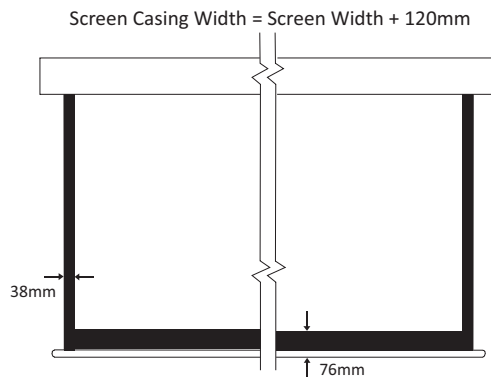

Model	Diagonal	Viewing Area	
<u>1:1 Format</u>			
PRO-1515	-	62" x 62"	1570 x 1570mm
PRO-1818	-	72" x 72"	1830 x 1830mm
PRO-2121	-	84" x 84"	2130 x 2130mm
PRO-2424	-	96" x 96"	2440 x 2440mm
PRO-2727	-	108" x 108"	2740 x 2740mm
<u>4:3 Format</u>			
PRO-1713V	86"	5.7" x 4.3"	1750 x 1310mm
PRO-2015V	100"	6.7" x 5"	2050 x 1540mm
PRO-2317V	116"	7.7" x 5.8"	2360 x 1770mm
PRO-2721V	135"	9" x 6.8"	2740 x 2060mm
<u>16:9 Format</u>			
PRO-1709H	79"	5.7" x 3.2"	1750 x 980mm
PRO-2011H	92"	6.7" x 3.8"	2050 x 1150mm
PRO-2212H	100"	7.3" x 4"	2210 x 1240mm
PRO-2313H	106"	7.7" x 4.4"	2360 x 1330mm
PRO-2715H	123"	9" x 5"	2720 x 1520mm
<u>16:10 Format</u>			
PRO-1710W	81"	5.7" x 3.6"	1750 x 1090mm
PRO-2012W	95"	6.7" x 4.2"	2050 x 1290mm
PRO-2113W	100"	7" x 4.4"	2150 x 1350mm
PRO-2314W	110"	7.7" x 4.8"	2360 x 1470mm
PRO-2717W	127"	9" x 5.6"	2740 x 1710mm

***** For other screen sizes, please call for consultation.**

Specifications

Motor Type :	AC Tubular Motor; Silent Type
Motor Speed :	20 rpm
Operating :	120 deg. Celsius (thermostat cut off motor)
Fabric Roll Speed :	3.2 m/min
Screen Gain :	1.2
Viewing Angle :	160 degrees viewing cone
Screen Materials :	Matte White with fibreglass coating, Flame Retardant and fungus resistant
External Wired Control:	Normally open, momentary contact closure (voltage free)
IR Remote Sensitivity Distance :	Maximum 15 metres
Sensor Coverage :	160 deg. (horizontal) 150deg. (vertical)
Power Consumption :	121W
Current :	0.97 or 0.53 Amperes
Voltage :	100 - 120 VAC or 220 - 240 VAC, 50/60 Hz

Accessories

Electronic Screen Control

AVA-300

1 channel Infrared Remote control

AVA-315

Radio Frequency Remote control

Dimensions

Screen with 3 sides black border

Screen with 4 sides black border

* For details dimension ,
please refer to technical specifications at
www.remacotech.com